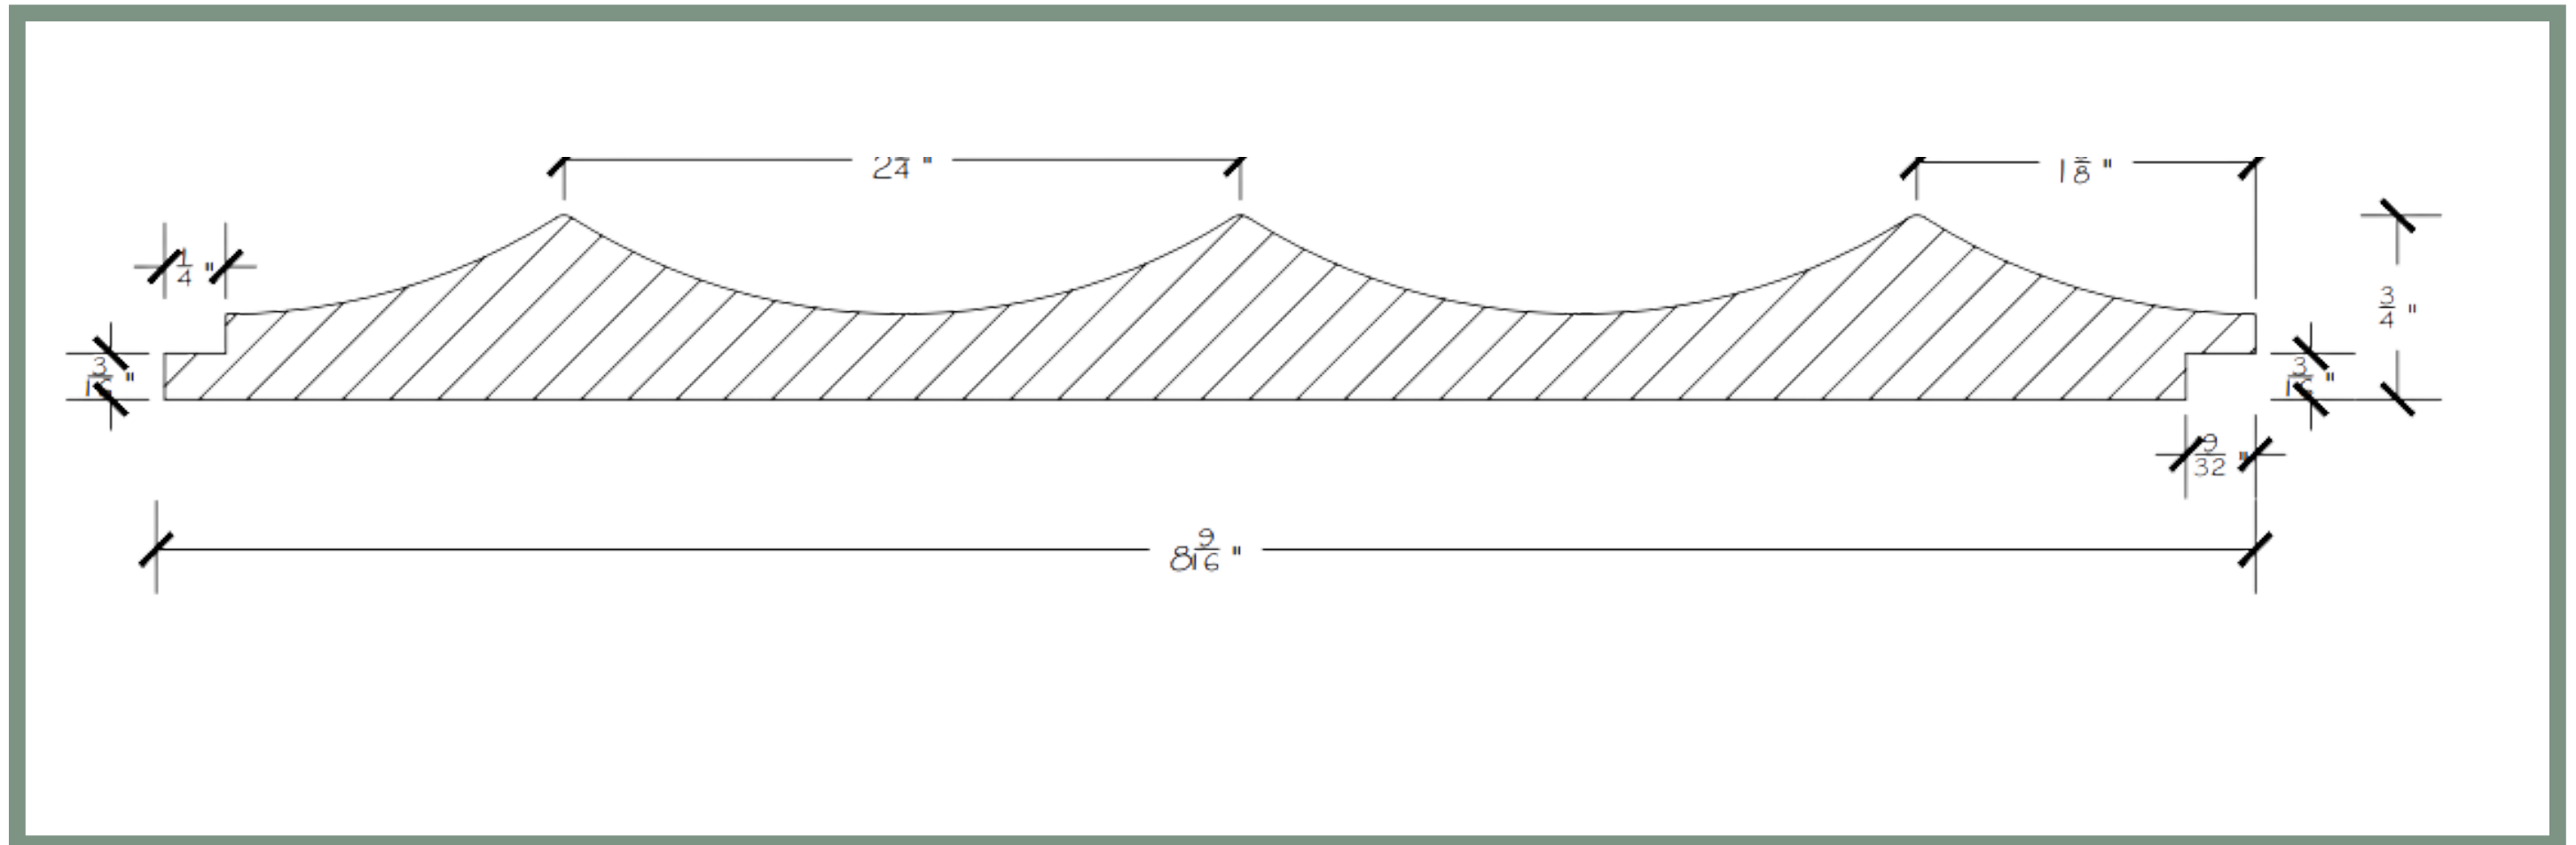

# INSPIRE SERIES

INSPO9

Stocked Sizes : 3 Ft -16 Ft (Width varies based on selection)

Stocked in Poplar (W/W)

Customize using White Oak, Walnut, Maple & More.