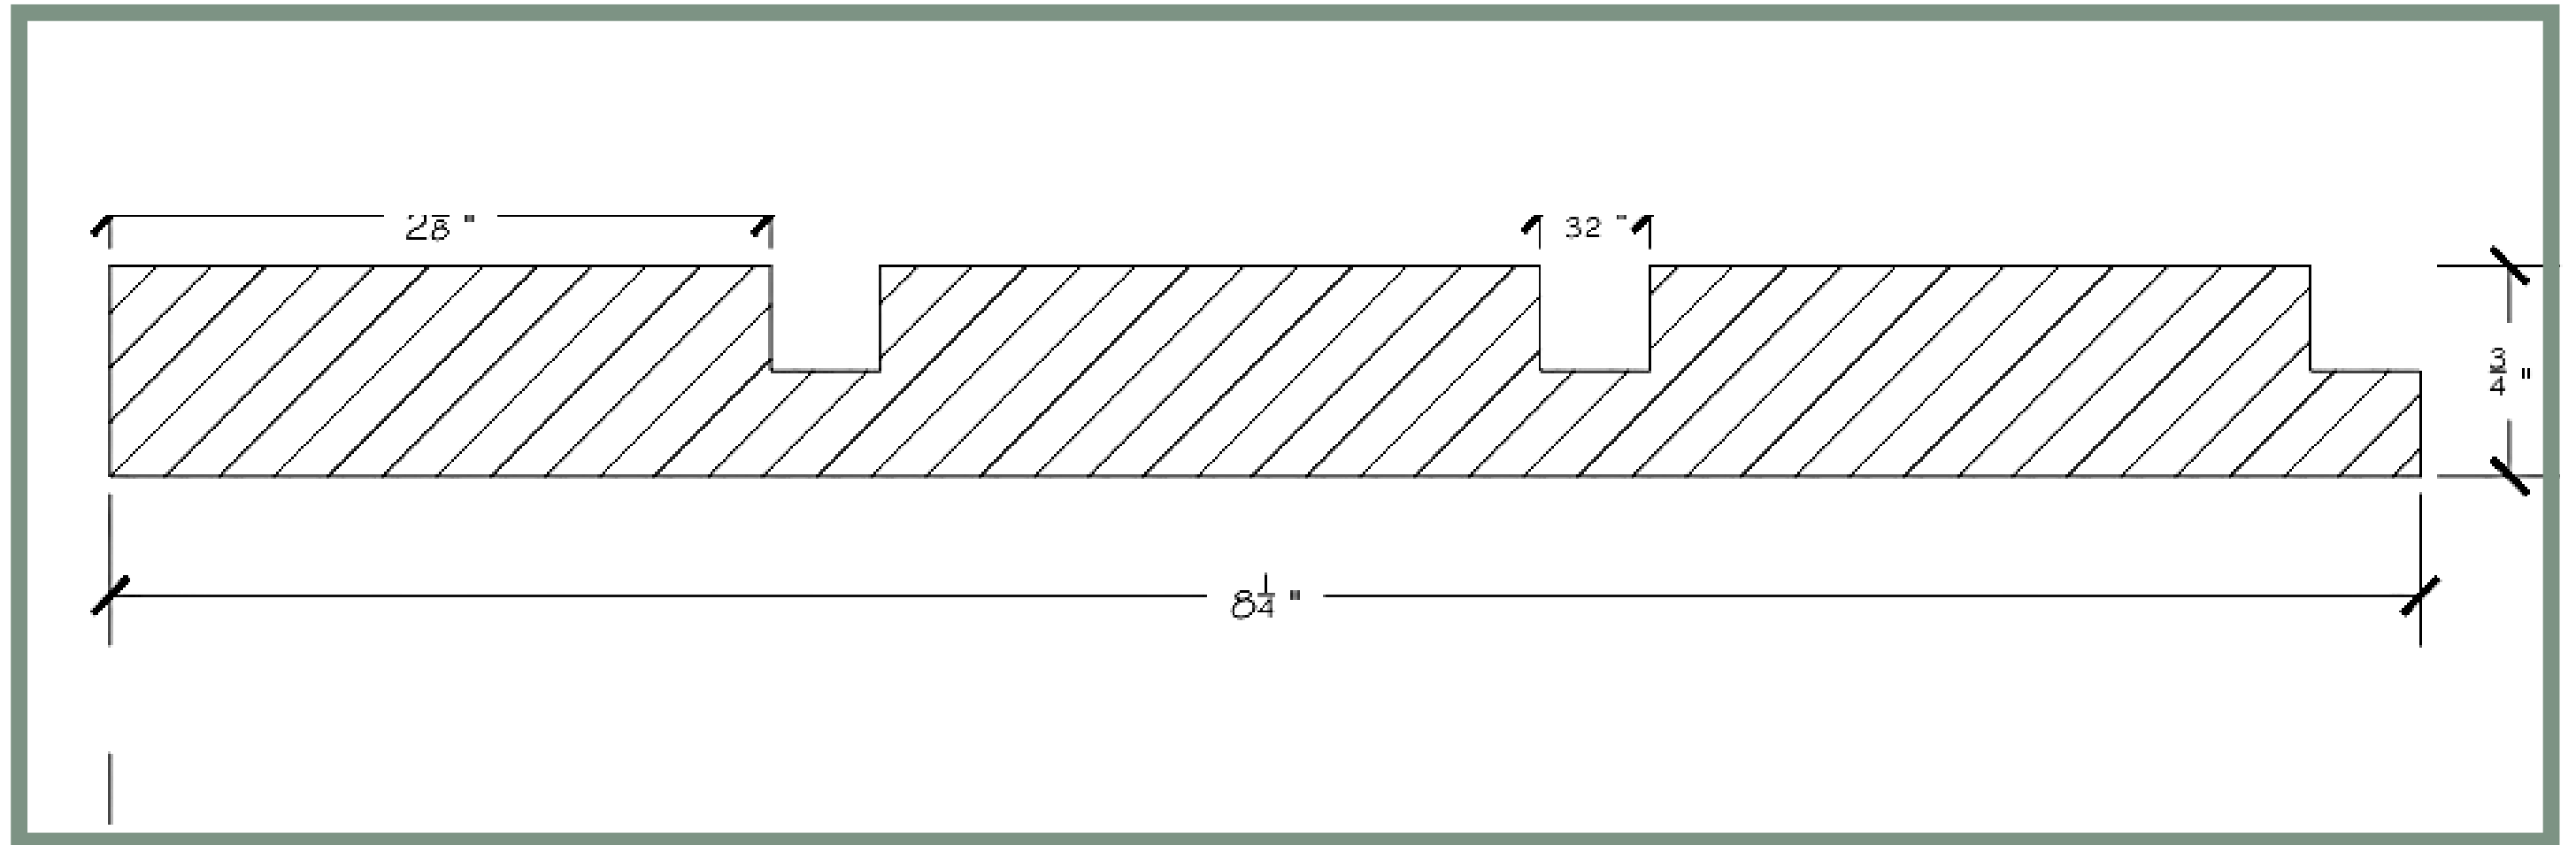

# INSPIRE SERIES

INSPO9

Stocked Sizes : 3 Ft -16 Ft (Width varies based on selection)

Stocked in Poplar (W/W)

Customize using White Oak, Walnut, Maple & More.