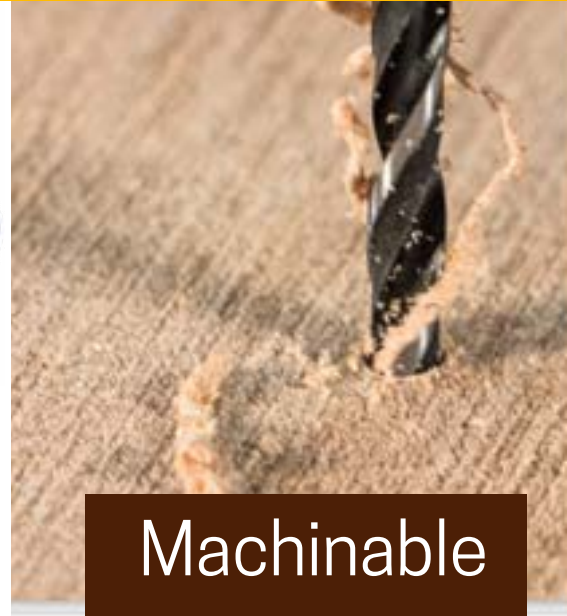

Machinable