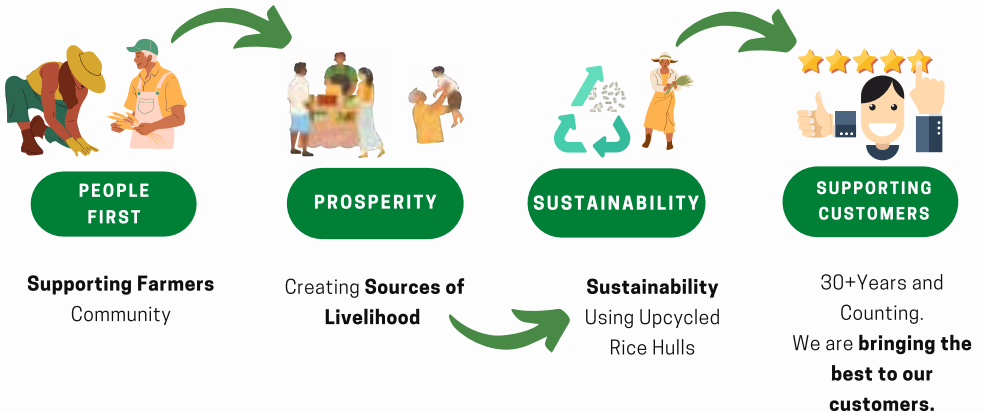

Sustainable | Zero-waste | 100% Recyclable

CLICK TO KNOW MORE ABOUT FROGBOARD

WWW.BRENLO.COM/FROGBOARD

FROGBOARD@BRENLO.CA