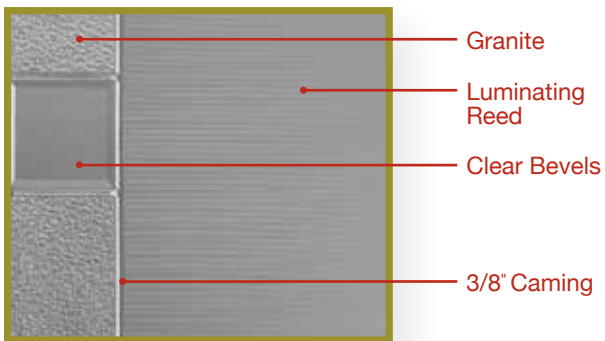

Available in Patina and Zinc
(Shown in Zinc)

PRIVACY 7

* Not shown