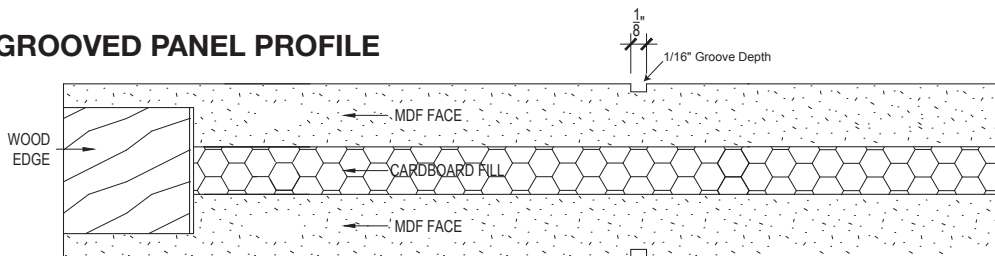

RG51A

RG51B

RG52

Specifications

RAISED PANEL PROFILE

GROOVED PANEL PROFILE

Dimensions

Thickness: 1-3/8" & 1-3/4"