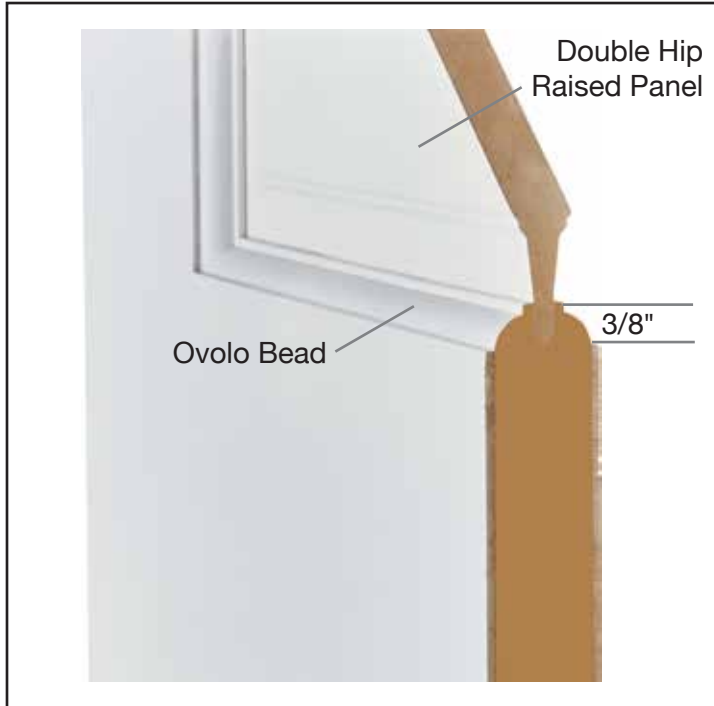

Custom sizes and other species available. Contact your dealer for more information.

Raised Panel Doors

Raised Panel Bifolds (includes track & hardware)

Specifications

Dimensions

DO NOT INCLUDE OVOLO BEAD

Thickness: 1-3/8" & 1-3/4"

Doors: 1/4†, 1/6†, 1/8†, 1/10†, 2/0, 2/2, 2/4, 2/6, 2/8, 2/10 & 3/0

Bifolds: 2/0†, 2/6† & 3/0†

Height: 6/8, 7/0, 7/6 & 8/0

Panels: 1-3/8" Door - 3/4" Double Hip Raised

1-3/4" Door - 1-1/4" Double Hip Raised