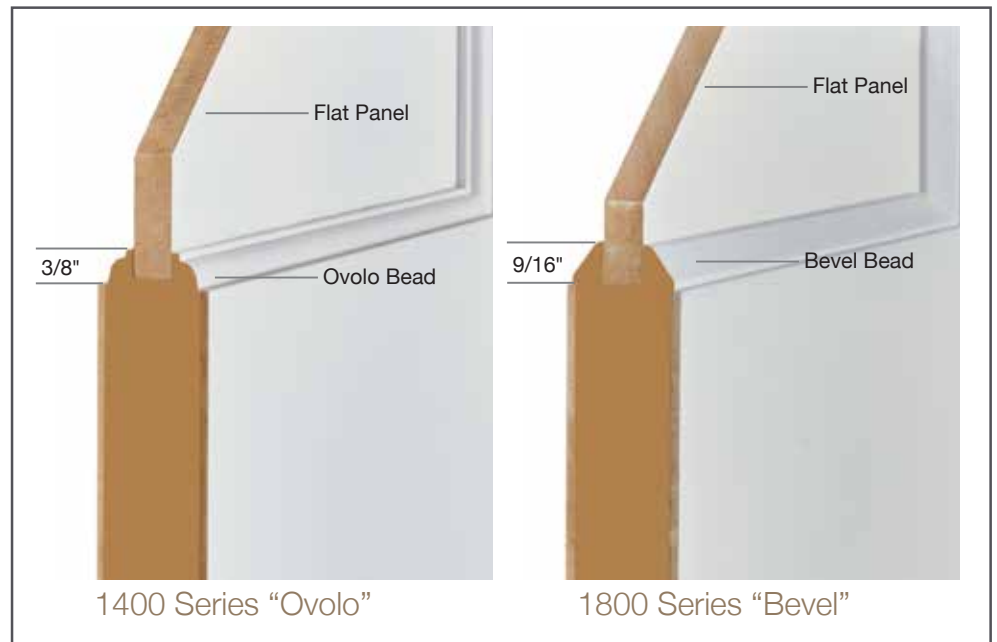

Panels: Flat (Thickness may vary)

Door stiles: 4-1/16"

Bifold stiles: 1-5/8"

Top rail: 3-15/16"

Cross rails: 3-5/8"

Lock rail: 6-5/8"

Door bottom rail: 8-13/16"

Bi-fold bottom rail: 7-9/16"