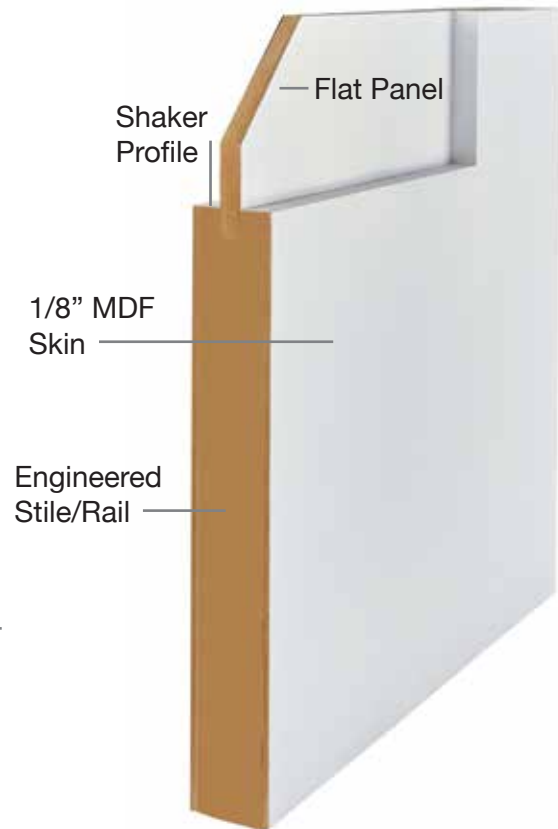

SHAKER SPECIFICATIONS

DIMENSIONS:

Thickness: 1-3/8" & 1-3/4"

Doors: 1/4, 1/6, 1/8, 1/10, 2/0,
2/2, 2/4, 2/6, 2/8, 2/10 & 3/0

Bifolds: 2/0, 2/6 & 3/0

Height: 6/8, 7/0, 7/6 & 8/0

Panels: 1/2" Flat Panel (1-3/8" door)
3/4" Flat Panel (1-3/4" door)

Door stiles: 4-7/16"

Bifold stiles: 2"

Top rail: 4-5/16"

Cross rails: 4-3/8"

Lock rail: 7-3/8"

Door bottom rail: 9-3/16"

Bi-fold bottom rail: 7-15/16"

Fire-Rated doors also available. Contact your dealer for more information.

Complete dimensional specifications are available from your dealer.

QUICK SHIP APPLIED BEADS PRIMED

Now you can create a different architectural look with any of our "Quick Ship" door styles in either 1-3/8" or 1-3/4". Customize your look by adding one of the following beading profiles: