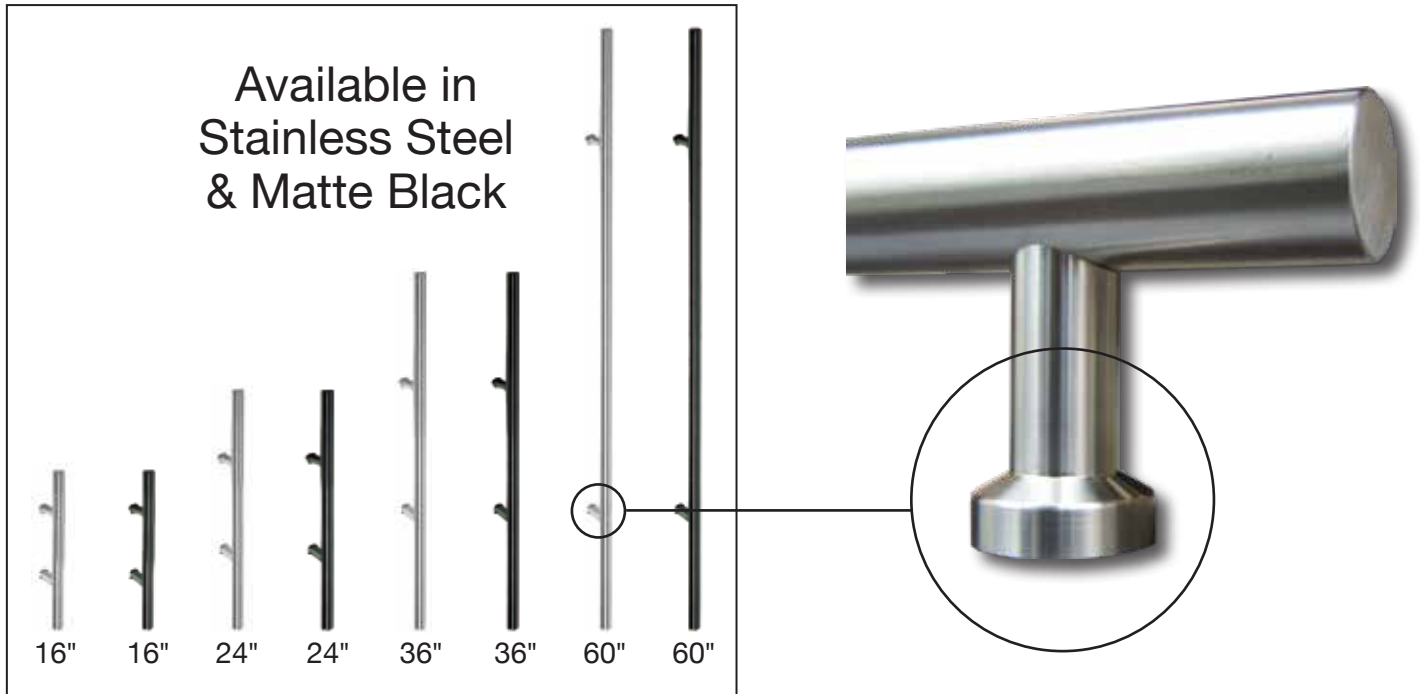

Bar Pulls (Round)