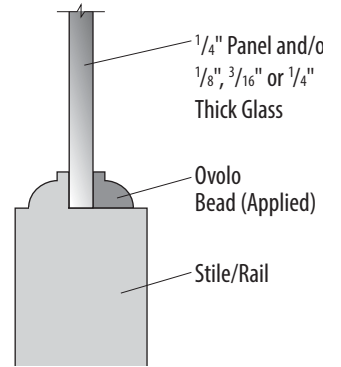

Traditional OVOLO #1501

Species

Primed
Douglas Fir
Red Oak
Maple
Pine

Modern QUIRK #8601

Species

Primed Only

Specification

Thickness: 1-3/8" and 1-3/4"

Heights: 6/8, 7/0*, 7/6 and 8/0

Panel (7/6 and 8/0 Only): 1/4" Flat panel

Door Dimensions (includes ovolo/ quirk bead):

Stiles: 4-1/2"

Mid Rail: 4-5/8"

Top Rail: 4-1/2"

Bottom Rail: 9-1/8"

† Size not shown

*7/0 doors may have larger top and bottom rail.

Note: 7/6 and 8/0 Wood bars will have an extra row of lites instead of a bottom panel

Due to ongoing product development we reserve the right to make changes in design, materials and specifications without notice. Please contact your dealer for more information.