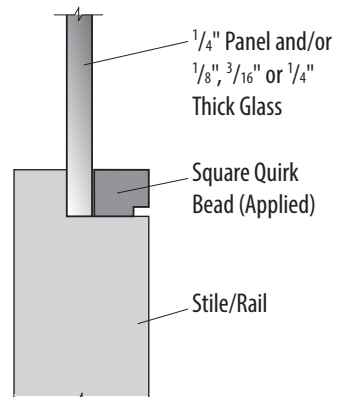

Specification

Thickness: 1-3/8" and 1-3/4"

Heights: 6/8, 7/0*, 7/6 and 8/0

Panel (7/6 and 8/0 Only): 1/4" Flat panel

Door Dimensions (includes ovolo/ quirk bead):

Stiles: 4-1/2"

Mid Rail: 4-5/8"

Top Rail: 4-1/2"