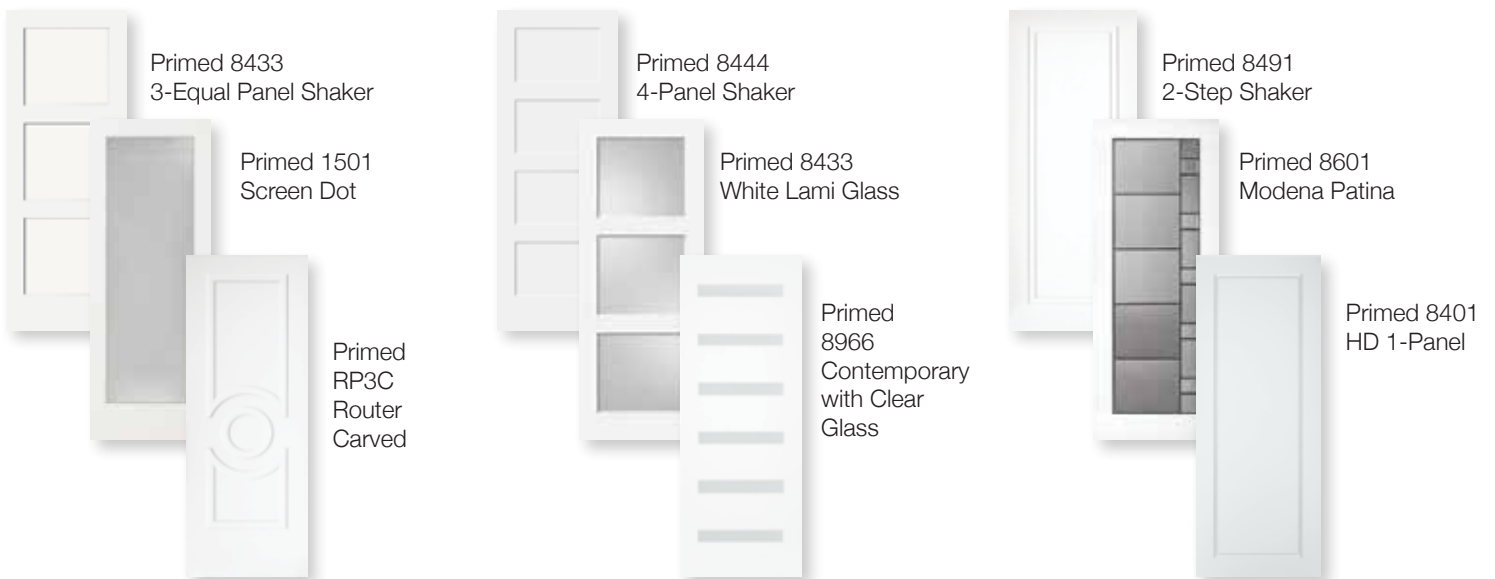

CONTEMPORARY

Contemporary homes reflect the architecture and design of today. They represent smart design and curb appeal. We selected several doors that we believe represent the ethos of now and can be loved forever.