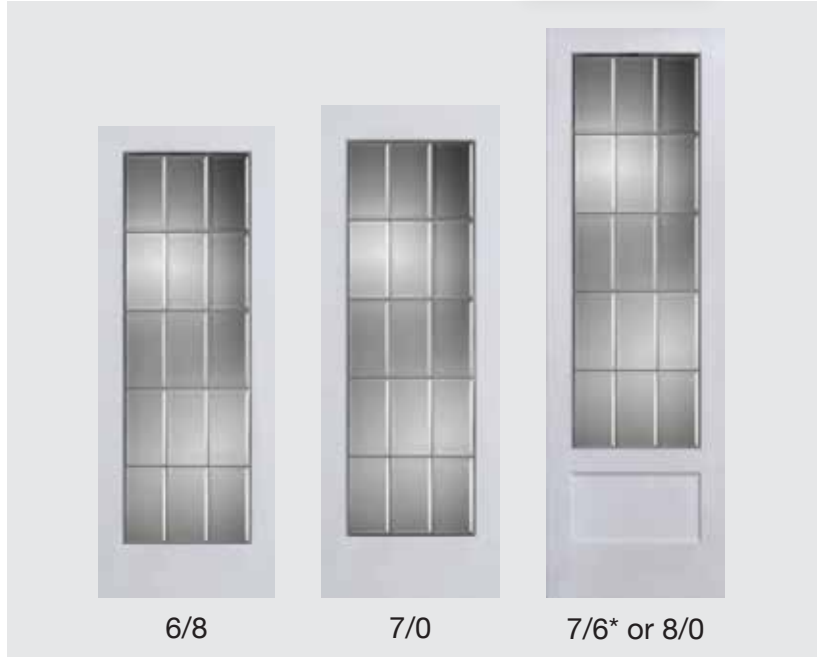

* Not shown

Bevel | FRENCH DOORS

Available in Patina and Zinc
(shown in Patina)

PRIVACY 1

Note:
2/0 and 2/2 doors are 10-lite.

Clear Bevels
3/16" Caming

6/8

7/0